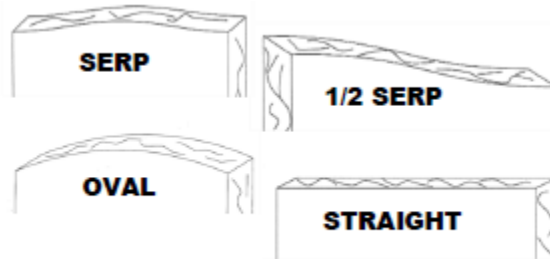

Uprights

The standard 'die' portion of the upright memorial is available most commonly in the following shapes; Serpentine, 1/2 Serp, Oval, and Straight. Custom and specialty shapes are also available. Options such as notches, chamfers, margins, and rounds are also available. All uprights are available in any stock color on our color chart. Below are various types of upright monuments.

SINGLE MONUMENT ON BASE

DOUBLE MONUMENT ON BASE

DOUBLE MONUMENT WITH VASE CUTOUT ON BASE

SINGLE HEART MONUMENT ON BASE

DOUBLE HEART MONUMENT ON BASE